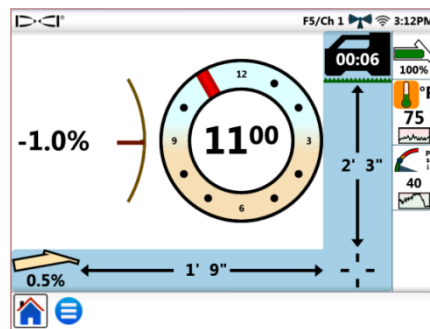

Specifications

Model number/Product ID	AP8
Power source	10–28 VDC
Current	1.75 A maximum
Controls	8.4 in. touchscreen
Graphic display	LCD
Audio output	Speaker
Telemetry range¹	1800 ft.
Telemetry channels	4
Wireless LAN	2.4 GHz IEEE 802.11 b/g/n
Bluetooth	2.1+EDR, and Low Energy (BLE) 4.0 radio
Operating temperature	-4 to 140° F
Dimensions²	9.8 x 6.6 x 3.2 in.
Weight	6.85 lb

¹ Range can be increased with an optional long range receiving antenna.

² Dimensions do not include mounting hardware.